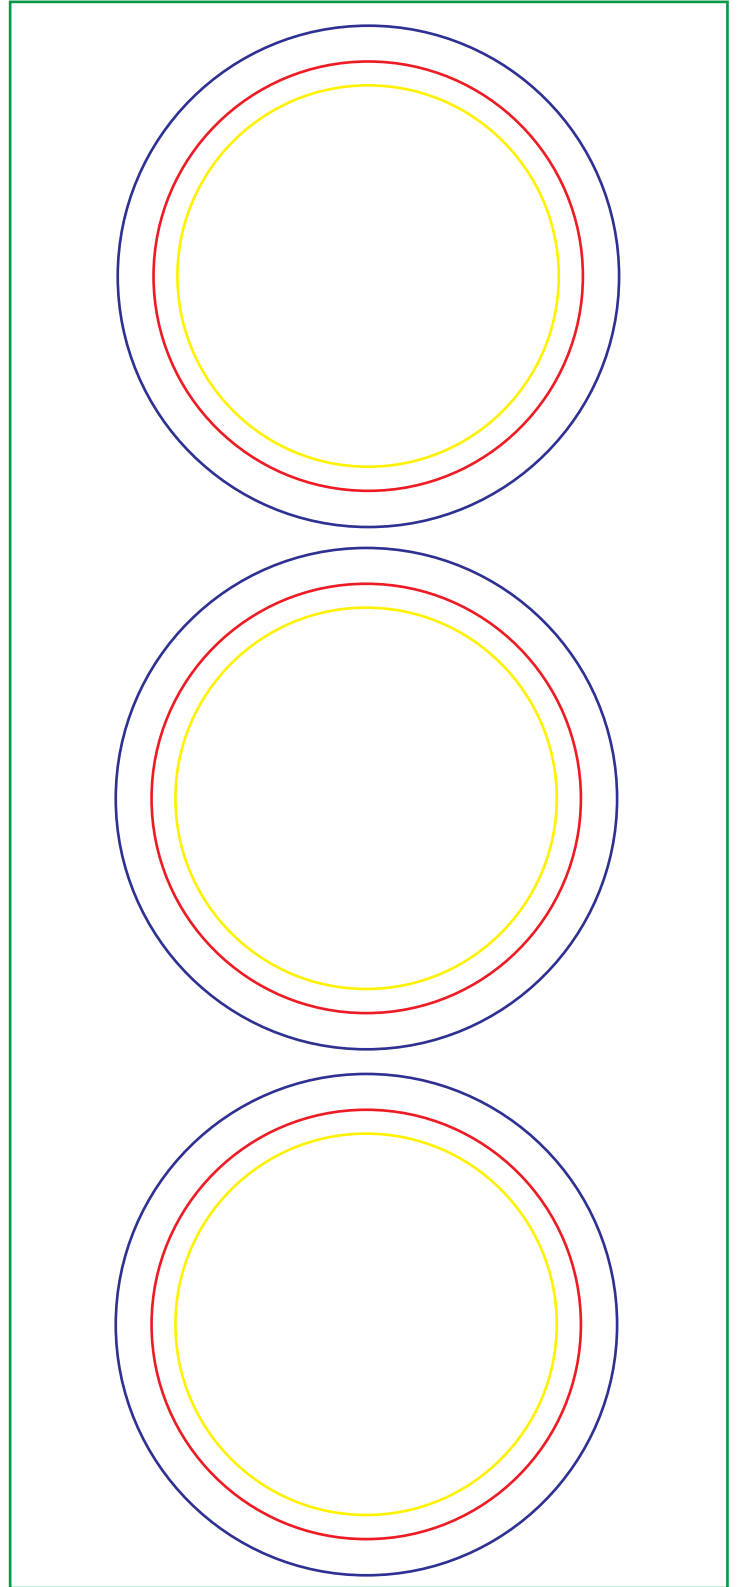

## 2.25 Button Template

### BUTTON LEGEND

- GREEN:** Outer Alignment Cutlines
- BLUE:** Align Graphics to Cutout Area
- RED:** Graphics Wrap Area
- YELLOW:** Main Graphics Safe Zone