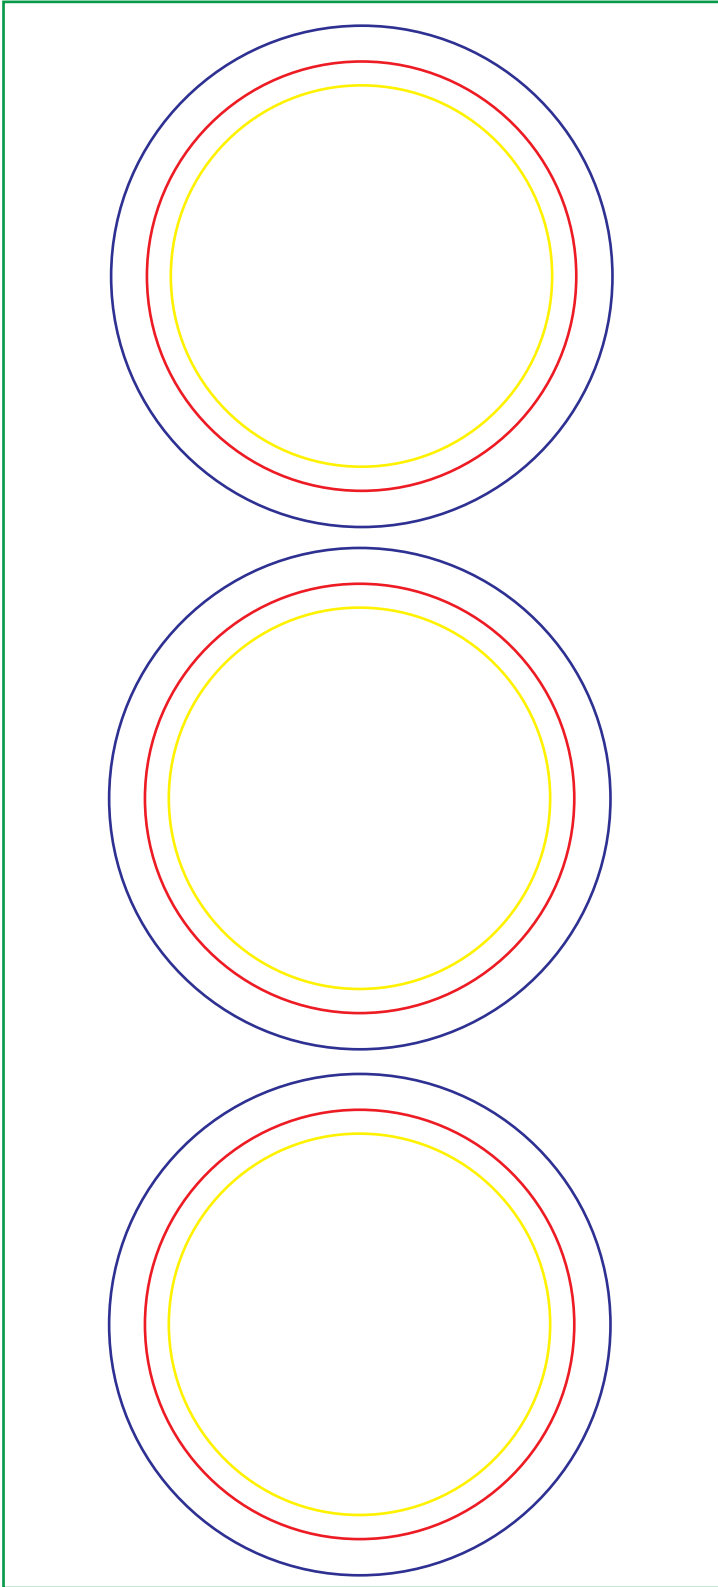

## 2.25 Button Template

### BUTTON LEGEND

- GREEN:** Outer Alignment Cutlines
- BLUE:** Align Graphics to Cutout Area
- RED:** Graphics Wrap Area
- YELLOW:** Main Graphics Safe Zone