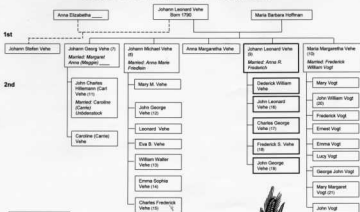

First Generation (Births 1816 through 1829)
Second Generation (Births 1847 through 1867)