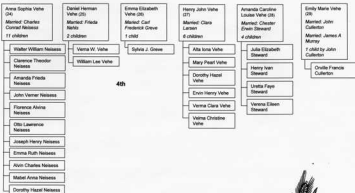

Fourth Generation (Births 1900 through 1923)

3rd