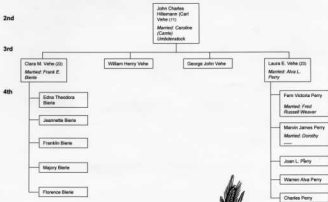

# Vehe Family Genealogy

1<sup>st</sup> Generation (1816) through  
4<sup>th</sup> Generation (1950)

First Generation (Births 1816 through 1829)  
 Second Generation (Births 1847 through 1867)

Numbers following names are for reference purposes

Third Generation (Births 1879 through 1891)  
Fourth Generation (Births 1903 through Private)